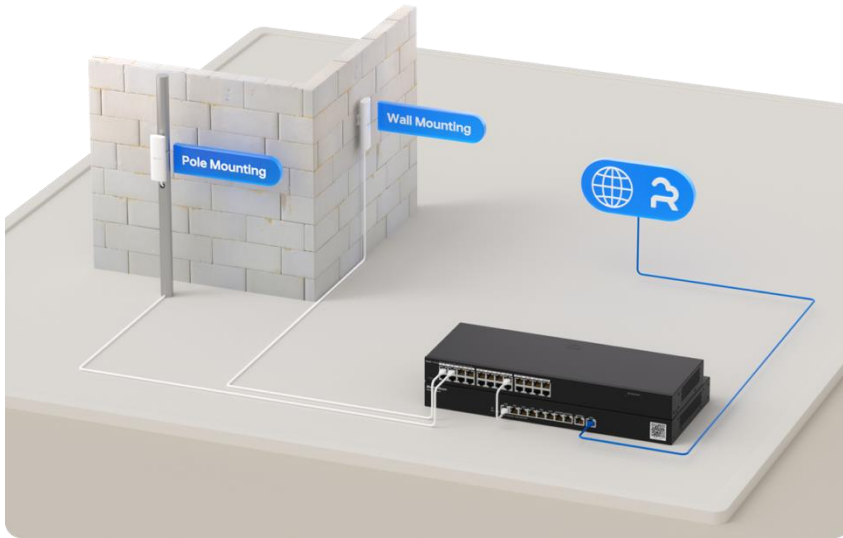

More Devices and Wider Coverage
This is what your house's Wi-Fi should be

The Way We Made Reliable & Long-Range Wi-Fi for Coverage

Professional build-in antennas equipped with Enterprise-grade high-gain amplifiers and utilized Wi-Fi 6 technology to make the whole device perform perfectly in coverage and quality Wi-Fi delivered.

- Reyee Mesh
- IP65
- Smart Build-in Antennas
- Cloud Management

Highlight Features

Refined Appearance

Infinite Art Possible, Unleash limited Space

Consistent Protection, Stable Signal

Weatherproof - Rated as IP65 during Ingress Protection Testing

Raining-Proof

(Within a distance of 2.5 meters) strongly sprayed by water with a flow rate of 12.5 ± 0.625 (L/min)

Dust-Proof

Highest Protection to prevent tiny dust into the inside of device

Surge-Protection