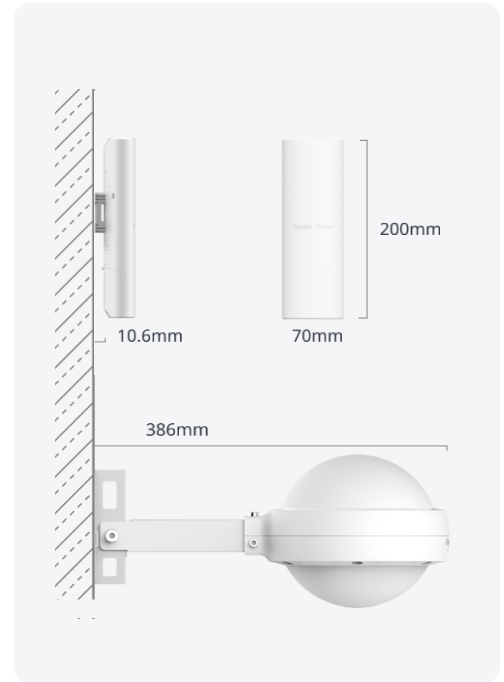

- Reyee Mesh
- IP65
- Smart Build-in Antennas
- Cloud Management

Highlight Features

Refined Appearance

Infinite Art Possible, Unleash limited Space

Consistent Protection, Stable Signal

Weatherproof - Rated as IP65 during Ingress Protection Testing