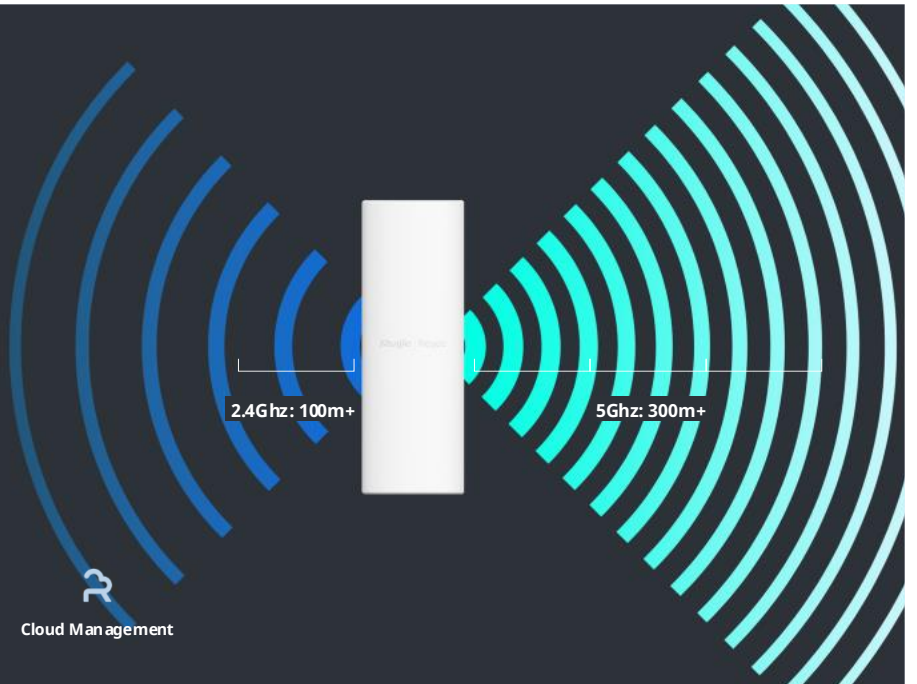

More Devices and Wider Coverage
This is what your house's Wi-Fi should be

WiFi 6

5Ghz **2402 Mbps**

2.4Ghz **574 Mbps**

Highlight Features

Featuring A Sleek Design for Deployment Indoors and Outside

Fast & Stable Wi-Fi 6 Speeds
Ideal for Open Space Business
Outdoor Wi-Fi Coverage

- Reyee Mesh
- IP65
- Smart Build-in Antennas
- Cloud Management

Highlight Features

Refined Appearance

Infinite Art Possible, Unleash limited Space

Consistent Protection, Stable Signal

Weatherproof - Rated as IP65 during Ingress Protection Testing

Raining-Proof

(Within a distance of 2.5 meters) strongly sprayed by water with a flow rate of 12.5 ± 0.625 (L/min)

Dust-Proof

Highest Protection to prevent tiny dust into the inside of device

Surge-Protection